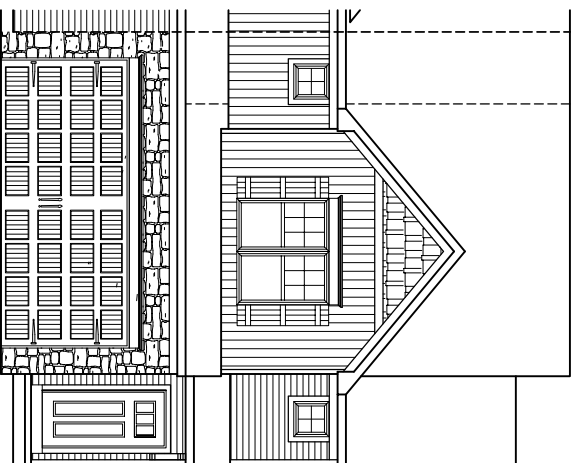

FRONT ELEVATION OGT-082-14

THE RICHMOND
LOT #82-14
ORCHARD GLEN
1,846 S.F.