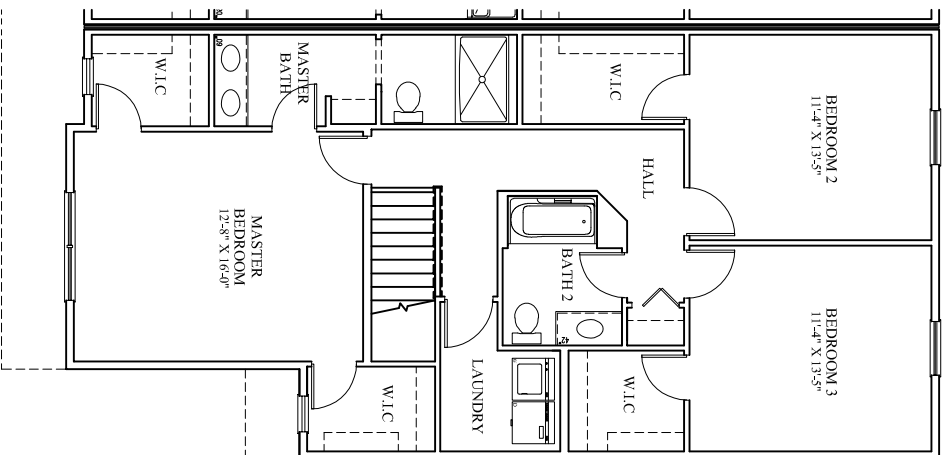

SECOND FLOOR PLAN